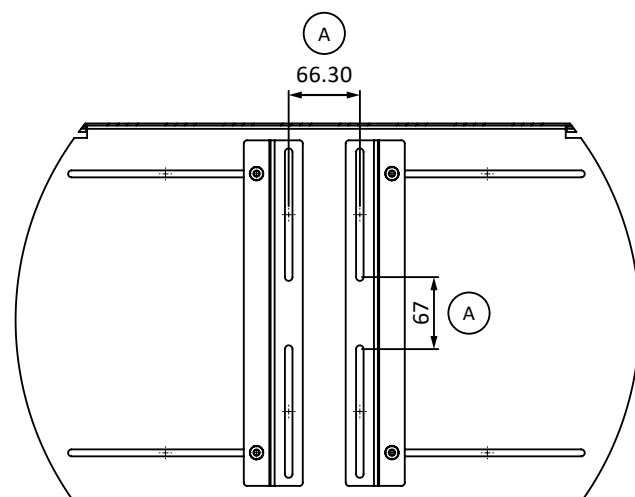

# ELD500 PRECISION LEAK DETECTOR TROLLEY

[edwardsvacuum.com](http://edwardsvacuum.com)

Our new trolley is designed to fit various combinations of an ELD500 leak detector with primary vacuum pumps and accessories. The ELD500 can be easily mounted to the boreholes, using the feet-screws of the ELD500 to fix the leak detector to the upper plate of the trolley. An additional drawer gives storage space for small accessories and/or documents. The trolley offers flexible mounting possibilities for primary vacuum pumps with Z-Profiles in the bottom to be fixed to the pump feet. The pump with the Z-Profiles mounted can then be fixed to the trolley. The trolley offers space to mount pumps of sizes up to height=450mm x length=623mm x width=320mm – additional space for the vacuum connections and electric ports needs to be considered. A variable helium bottle holder allows mounting and fixing helium bottles of up to 205mm diameter.

## Dimensions

(A) Min Clamping Area

## Ordering information

Product description	Order number
ELD500 Trolley	D13550630
Delivery scope	
Cart, Z-Profiles incl. 4 screws/nuts	