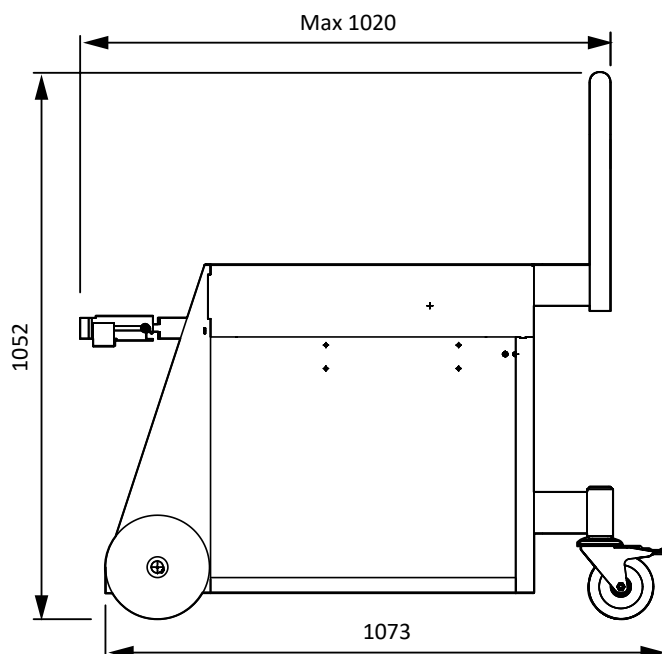

# ELD500 PRECISION LEAK DETECTOR TROLLEY

[edwardsvacuum.com](http://edwardsvacuum.com)

Our new trolley is designed to fit various combinations of an ELD500 leak detector with primary vacuum pumps and accessories. The ELD500 can be easily mounted to the boreholes, using the feet-screws of the ELD500 to fix the leak detector to the upper plate of the trolley. An additional drawer gives storage space for small accessories and/or documents. The trolley offers flexible mounting possibilities for primary vacuum pumps with Z-Profiles in the bottom to be fixed to the pump feet. The pump with the Z-Profiles mounted can then be fixed to the trolley. The trolley offers space to mount pumps of sizes up to height=450mm x length=623mm x width=320mm – additional space for the vacuum connections and electric ports needs to be considered. A variable helium bottle holder allows mounting and fixing helium bottles of up to 205mm diameter.

## Dimensions

(A) Min Clamping Area

## Ordering information

Product description	Order number
ELD500 Trolley	D13550630
Delivery scope	
Cart, Z-Profiles incl. 4 screws/nuts	