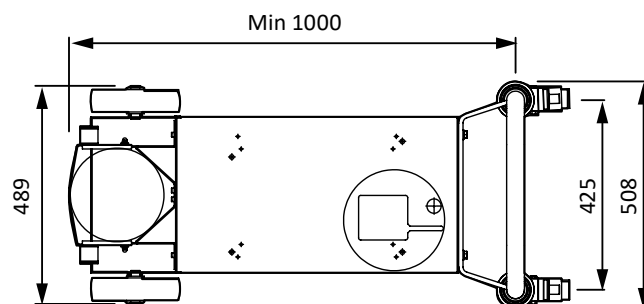

# ELD500 PRECISION LEAK DETECTOR TROLLEY

[edwardsvacuum.com](http://edwardsvacuum.com)

Our new trolley is designed to fit various combinations of an ELD500 leak detector with primary vacuum pumps and accessories. The ELD500 can be easily mounted to the boreholes, using the feet-screws of the ELD500 to fix the leak detector to the upper plate of the trolley. An additional drawer gives storage space for small accessories and/or documents. The trolley offers flexible mounting possibilities for primary vacuum pumps with Z-Profiles in the bottom to be fixed to the pump feet. The pump with the Z-Profiles mounted can then be fixed to the trolley. The trolley offers space to mount pumps of sizes up to height=450mm x length=623mm x width=320mm – additional space for the vacuum connections and electric ports needs to be considered. A variable helium bottle holder allows mounting and fixing helium bottles of up to 205mm diameter.

## Dimensions

(A) Min Clamping Area

## Ordering information

Product description	Order number
ELD500 Trolley	D13550630
Delivery scope	
Cart, Z-Profiles incl. 4 screws/nuts	